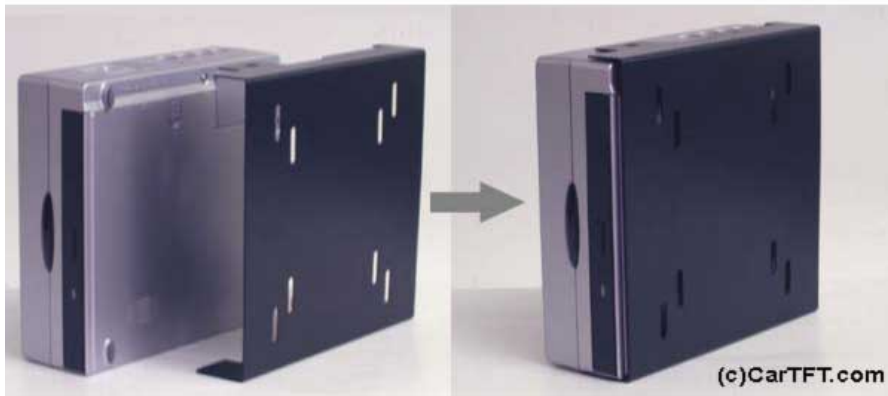

99.00 EUR
incl. 19% VAT, plus [shipping](#)

- Enables you to mount the Barebone on the backside of LCD Displays
- Ideal for car mounting , too !